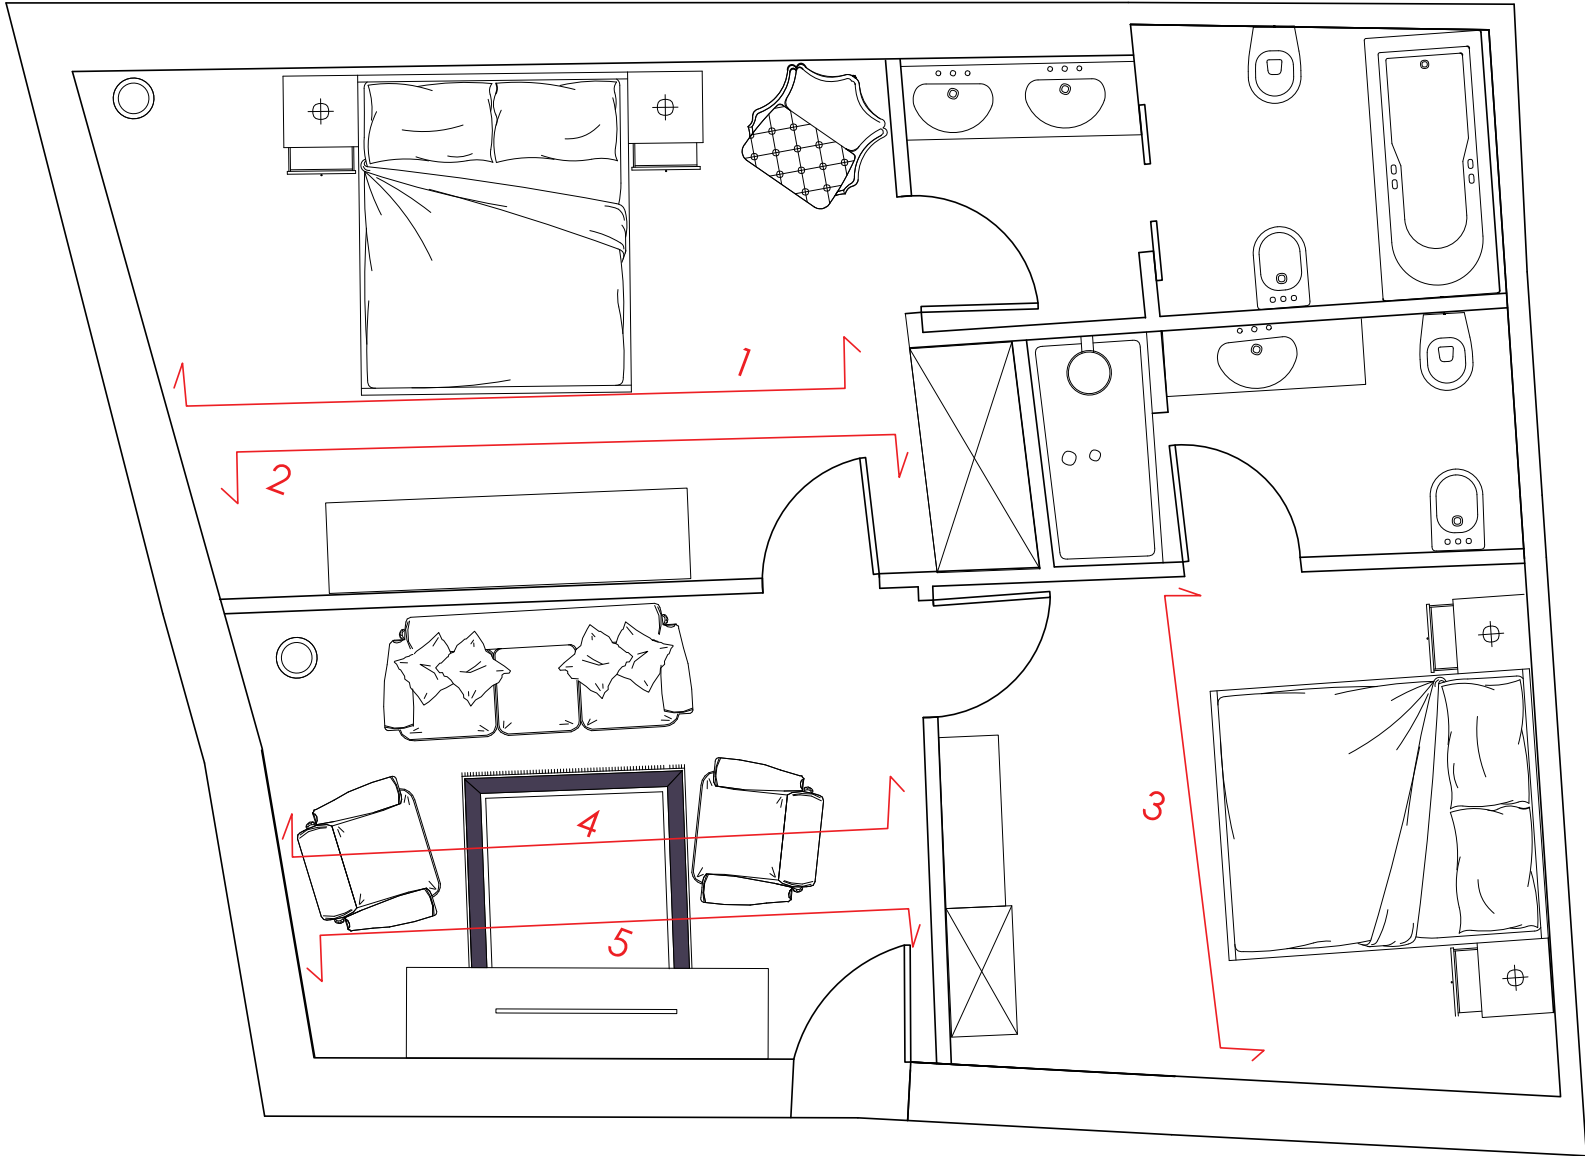

The background of the slide is a photograph of ancient stone ruins, likely Mayan or Aztec, built on a cliffside. The structures are made of light-colored stone and feature intricate carvings and architectural details. The scene is set against a clear, bright sky, and the overall atmosphere is one of historical grandeur and mystery.

SUITE

Interior Design suggestions

1

2

3

4